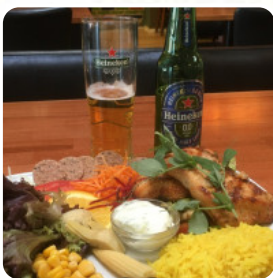

## Cafe Alfa Menukort

<https://menukort.menu>

Noerregade 48, Holstebro, Denmark  
+4581864929 - <http://alfacafe.dk/>

På denne hjemmeside finder du den **fuldstændige menu fra Cafe Alfa** i Holstebro. I øjeblikket er der **53** måltider og drikkevarer tilgængelige. Café Alfa offers a varied menu with some hits and misses. The Green burger disappointed with low-quality ingredients, but the chips and guacamole were good. Inconsistent quality was also seen in other dishes like grilled chicken versus pan-fried salmon pancakes. The cafe ambiance was lacking, and the staff was friendly but inattentive. However, other diners enjoyed delicious burgers and friendly service, making it a cozy spot with reasonable prices. A few minor improvements could enhance the overall dining experience at Café Alfa.