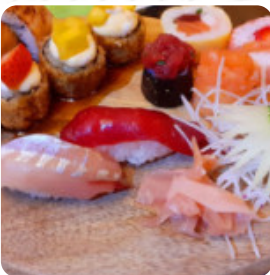

Sushi Mood Menu

<https://menuweb.menu/restaurants/sesimbra/sushi-mood>
Largo Antonio Batista N 11, Sesimbra, Portugal
+351964008890 - [sushimood.pt](https://www.sushimood.pt)

Categories

- Especialidades
- Entradas
- Dessert
- Salads
- Combinados
- Pizza
- Sandwiches
- Sushi
- Starters
- Sides
- Non Alcoholic Drinks
- Alcoholic Drinks
- Sushi Rolls