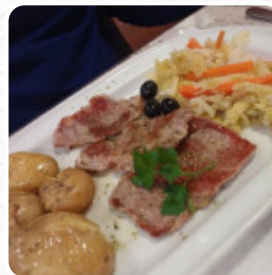

[View gallery](#)

[View menu](#)

[View reviews](#)