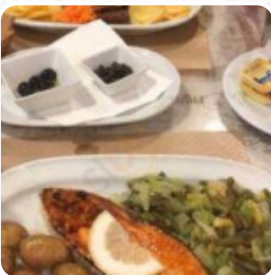

[View gallery](#)

[View menu](#)

[View reviews](#)